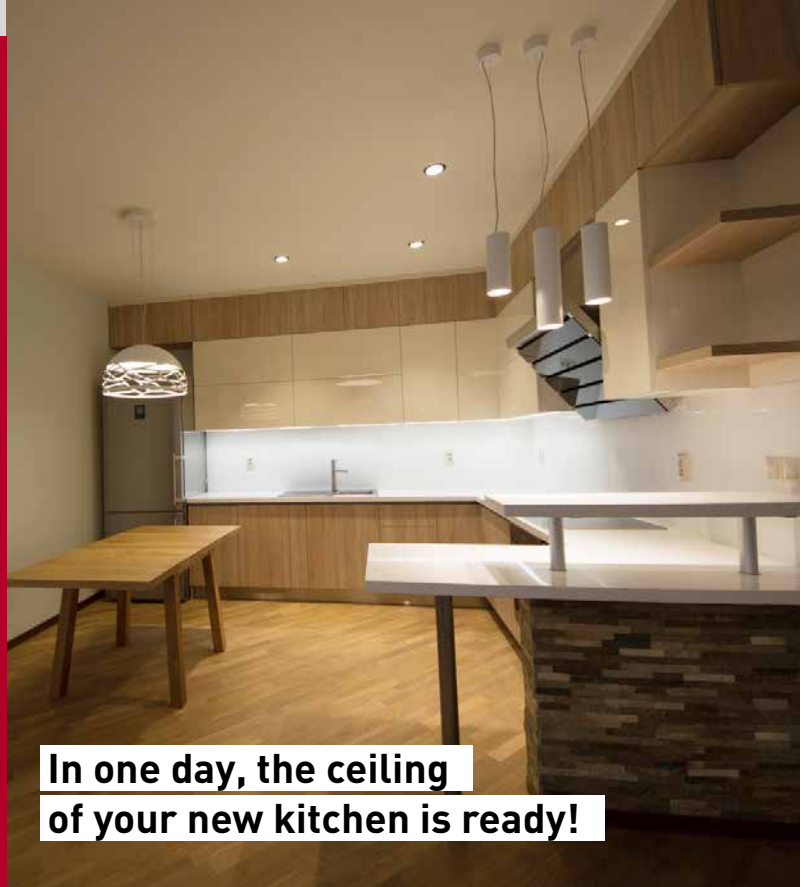

DECORATION

Customize your walls
and ceilings

INNOVATION

Solutions that suited
to all interiors

A modern building with a facade of large, light-colored panels. The building is illuminated from within, and the interior lights are visible through the windows. The building is surrounded by a paved area with outdoor furniture, including a table and chairs, and a planter box with a small tree. The sky is a deep blue, suggesting dusk or dawn. The overall scene is a high-quality, modern architectural setting.

In one day, the ceiling of your new kitchen is ready!

KITCHEN

Highly resistant and easy to clean!

A stain on your wall? No problem, CLIPSO® can be cleaned with a sponge*... No need to repaint!

*Follow CLIPSO® maintenance guidelines.