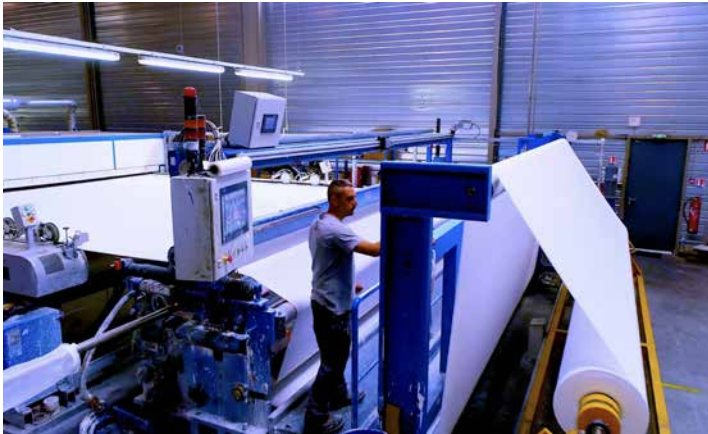

PROOF BY 9

of CLIPSO® advantages for walls and ceilings

- 1 • Made in France (ISO 9001)
- 2 • Ideal for new, renovation and decorating
- 3 • Fitted with minimum time and mess
- 4 • Health and well-being: Etiquette A+, Greenguard Gold, Anti Covid range
- 5 • 10-year guarantee
- 6 • Excellent value for money
- 7 • Superb soundproofing qualities
- 8 • A wide range of colours
- 9 • Personalized HD printing