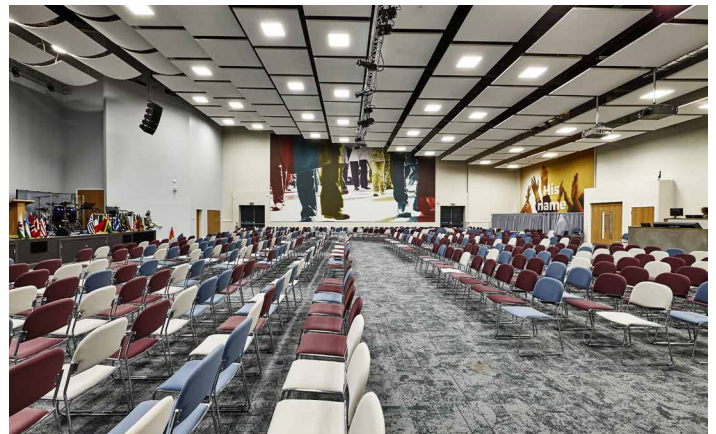

They will give your visitors the feeling of serenity you were looking for, both in terms of noise and decoration.

Home cinema

A home cinema room is more than just a flat screen and speakers. A home cinema room is a room entirely dedicated to your media, completely personalised with our acoustic solutions !

Comfort, immersion, perfect acoustics, and even the installation of a traditional cinema panoramic scene are available to provide you with an exceptional experience.

AGRG Winchester School of Art - UNITED KINGDOM
Custom acoustic frames, special colour: anthracite grey
Installation: Acoustic GRG